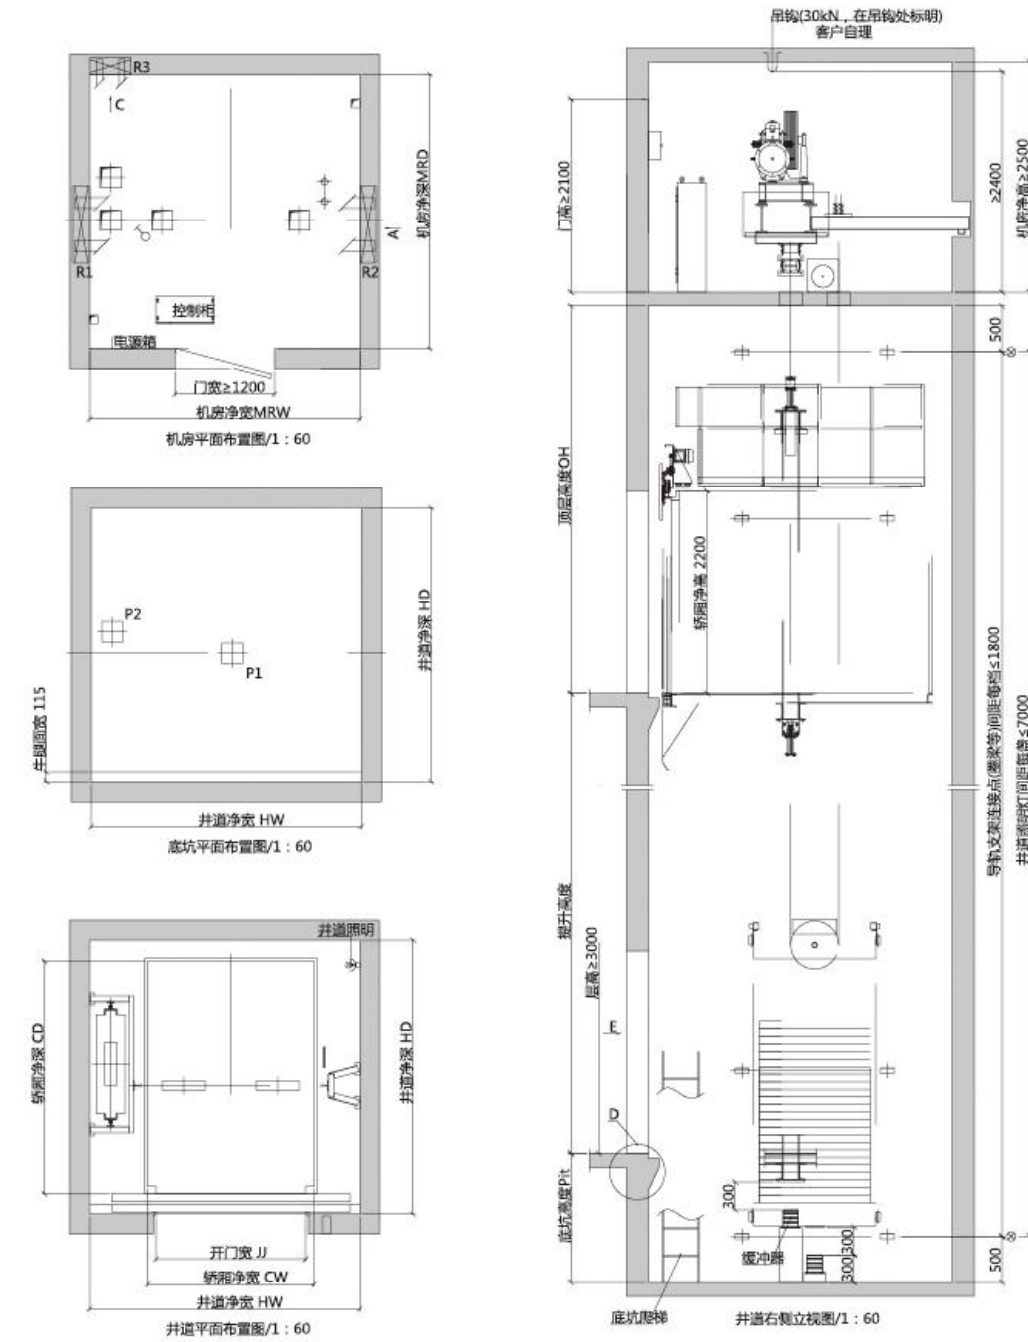

安全功能 Safety function

光幕保护 Light curtain protection	S
超载停梯 Overload holding stop	S
端站强迫减速保护 Terminal forced slow-down protection	S
上下限位及上下极限保护 Up/down limit and terminal protection	S
下行超速保护 Down over speed protection	S
上行超速保护 Up over speed protection	S
安全停层 Safely stop	S
紧急电动运行 Inching operation	S
检修操作 Inspection operation	S
停电应急平层装置 Power failure emergency leveling device	O
防捣乱 Anti- nuisance	S
消防返回 Fire emergency return	S

信息功能 Information function

全集选控制 Full collective control	S
满载直驶 Full-load bypass	S
远程关闭 Main floor shut off	S
故障自诊断 Self diagnosis of breakdown	S
五方通话装置 Five-way communication	S
轿厢警铃 Car alarm	S
轿内楼层、方向指示 Floor and direction indicator in the car	S
层站楼层、方向指示 Floor and direction indicator at hall	S
语音报站 Voice announcement	O
交通指示 (汽车电梯) Traffic dispatch	O

乘客舒适功能 Comfortable function

应急照明 Emergency car lighting	S
轿厢风扇、照明自动关闭 Car ventilation light automatically shut off	S
电梯门重复开门 Repeated door closing	S
本层重开门 Reopen with hall call	S
即时开门 Express door closing	S
停梯开门 Car stop and door open	S
开门时间延长 Door opening time extending	S
S-标配 Standard O-可选 需加价 Optional	

Freight elevator construction sketch

载货电梯土建图

菱驾天地间·高处看世界
Linggao express elevators are popular all over the world overlook the world from height

型号	载重 KG	速度 m/s	轿厢规格 (mm) CWxCD	开门尺寸 (mm) JJxOPH	井道尺寸 (mm) HWxHD	机房尺寸 (mm) MRWxMRD	底坑深度 (mm) Pit	顶层高度 (mm) OH	功率	作用力 (N)				
										R1	R2	R3	P1	P2
LGH(1000/0.5)	1000	0.5-1.0	1400x1700	1200x2100	2200x2200	2500x2500	1500	4200	7.5	54600	47800	6000	88000	68000
LGH(1600/0.5)	1600	0.5-1.0	1500x2300	1400x2100	2500x2800	2500x2800	1500	4200	11	67600	58200	7400	124000	92000
LGH(2000/0.5)	2000	0.5-1.0	1700x2300	1500x2100	2850x2800	2850x2800	1500	4200	11	85600	55200	8400	144000	104000
LGH(3000/0.5)	3000	0.5-1.0	2000x2800	1800x2100	3250x3300	3250x3300	1500	4200	15	144800	75200	12000	224000	164000
LGH(4000/0.5)	4000	0.25-0.5	2200x3300	2200x2300	3700x3800	3700x3800	1500	5000	18.5	190000	105200	16400	148000	108000
LGH(5000/0.5)	5000	0.25-0.5	2400x3600	2200x2300	3800x4100	3800x4100	1500	5000	22	213800	117200	18200	172000	122000

(本资料仅供设计选用参考,详细参数以技术图纸为准。)
注:如若超出上述范围的规格,请与菱高快速电梯公司联系。